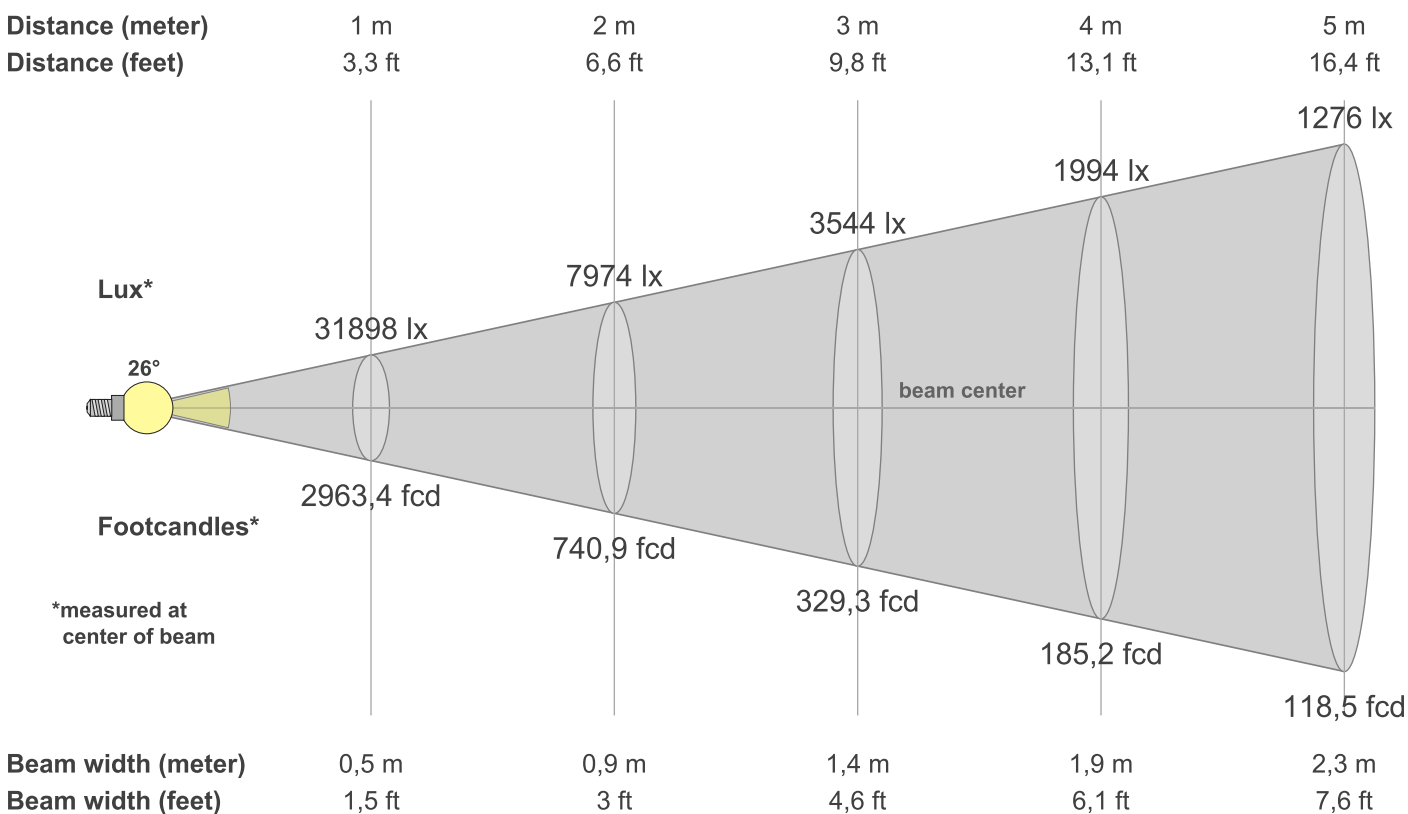

Special features:

- 10 x 60 W RGBW LED
- 60 CW and 60 WW strobe pixels
- 200-degree tilt
- Wide motorised zoom from 2.7° to 31.4°
- Edge-to-edge mounting and easy alignment

Specifications:

- **Source**

Light Source Type	LED
Light Source Quantity	10
Light Source Power	60 W
LED Colour Type	RGBW
Refresh Rate	600 Hz
Refresh Rate (Max.)	15 kHz
Luminous Flux (Total)	8951 lm
CRI	83,7
CCT	7200 K
- **Optical**

- Mechanical Specifications

Length (mm)	1.000 mm
Width (mm)	209 mm
Height (mm)	322 mm
Weight	31 kg
IP Rating	IP65
Housing	Magnesium die-cast
Colour	Black

- Product Properties

Cooling : Convection

- Thermal Specifications

Measurements:

Luminous Intensity diagram - zoom max & - zoom min

Beam Details - RGBW +CW-WWzoom max

Measurements:

Beam Details - RGBW +CW-WWzoom max

Beam Illuminances from 1-20m

1m	2m	3m	4m	5m	6m	7m	8m	9m	10m	11m	12m	13m	14m	15m	16m	17m	18m	19m	20m
3,3ft	6,6ft	9,8ft	13,1ft	16,4ft	19,7ft	23ft	26,2ft	29,5ft	32,8ft	36,1ft	39,4ft	42,7ft	45,9ft	49,2ft	52,5ft	55,8ft	59,1ft	62,3ft	65,6ft
31898lx	7974lx	3544lx	1994lx	1276lx	886lx	651lx	498lx	394lx	319lx	264lx	222lx	189lx	163lx	142lx	125lx	110lx	98lx	88lx	80lx
2963,4fcd	740,9fcd	329,3fcd	185,2fcd	118,5fcd	82,3fcd	60,5fcd	46,3fcd	36,6fcd	29,6fcd	24,5fcd	20,6fcd	17,5fcd	15,1fcd	13,2fcd	11,6fcd	10,3fcd	9,1fcd	8,2fcd	7,4fcd