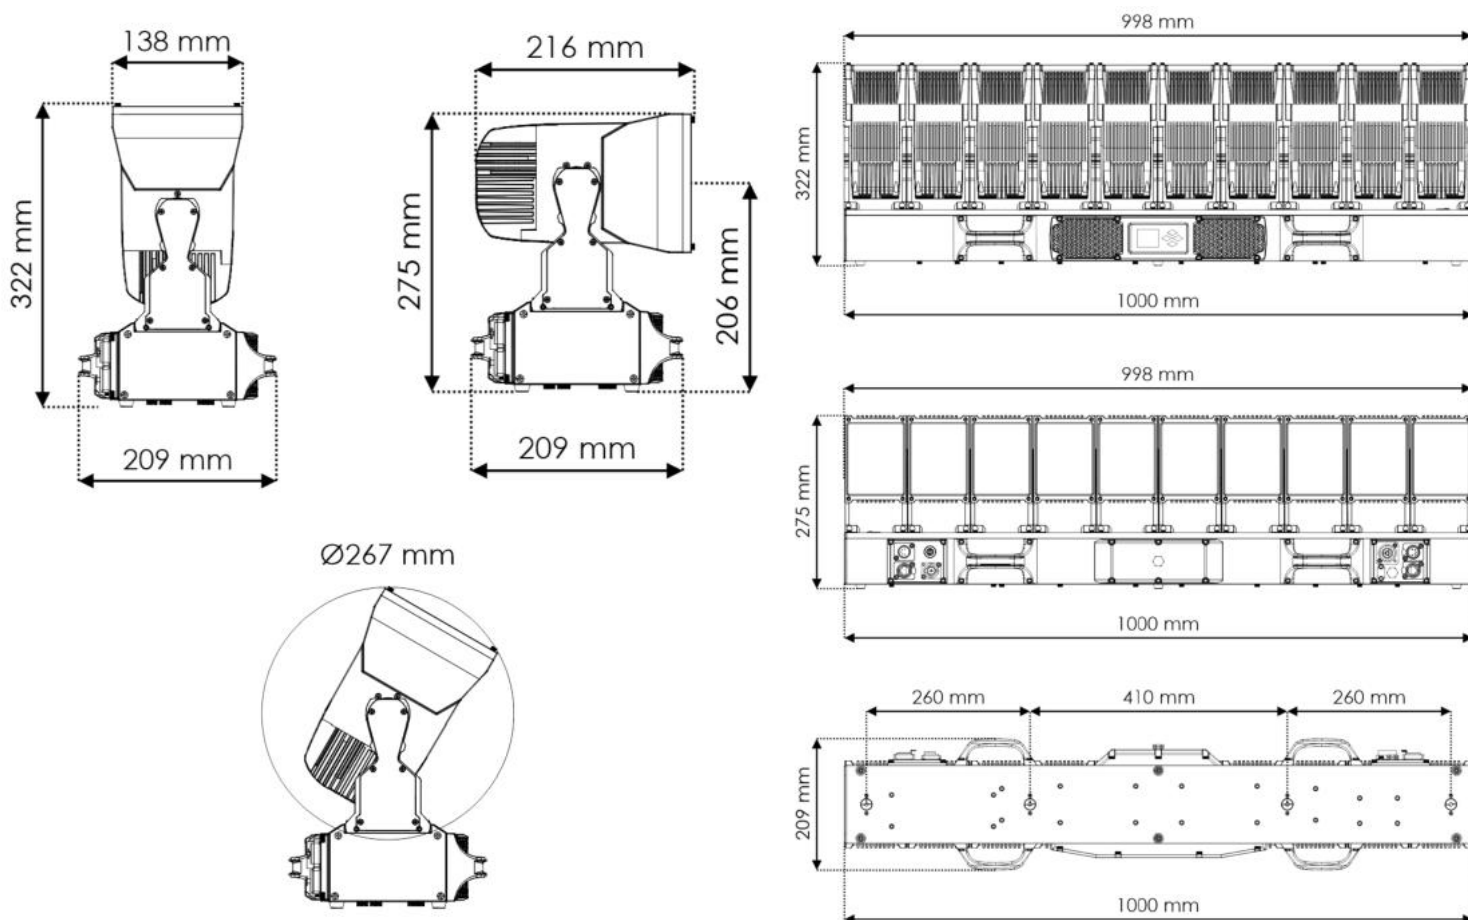

Specifications:

Power Consumption	800 W
Fuse	15 A
Power Connector In	Power Pro True
Power Connector Out	Power Pro True
DMX Connector	XLR 5P In/Out
DMX Connector In	XLR 5P
DMX Connector Out	XLR 5P
Data Connector	etherCON In/Out
Data Connector In	RJ45
Data Connector Out	RJ45

- Mechanical Specifications

Length (mm)	1.000 mm
Width (mm)	209 mm
Height (mm)	322 mm
Weight	31 kg
IP Rating	IP65
Housing	Magnesium die-cast
Colour	Black

- Product Properties

Cooling : Convection

- Thermal Specifications

Maximum Ambient Temperature	45 °C
Minimum Operating Temperature	-10 °C

- Included Items

Included Cables	Power Pro True Cable
Included Rigging	Quick-Lock Bracket

Technical drawings: