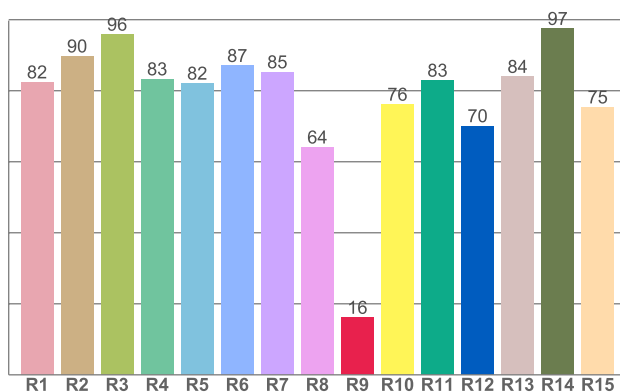

Measurements:

Beam Details - RGBW +CW-WWzoom max

Beam Illuminances from 1-20m

1m	2m	3m	4m	5m	6m	7m	8m	9m	10m	11m	12m	13m	14m	15m	16m	17m	18m	19m	20m
3,3ft	6,6ft	9,8ft	13,1ft	16,4ft	19,7ft	23ft	26,2ft	29,5ft	32,8ft	36,1ft	39,4ft	42,7ft	45,9ft	49,2ft	52,5ft	55,8ft	59,1ft	62,3ft	65,6ft
31898lx	7974lx	3544lx	1994lx	1276lx	886lx	651lx	498lx	394lx	319lx	264lx	222lx	189lx	163lx	142lx	125lx	110lx	98lx	88lx	80lx
2963,4fcd	740,9fcd	329,3fcd	185,2fcd	118,5fcd	82,3fcd	60,5fcd	46,3fcd	36,6fcd	29,6fcd	24,5fcd	20,6fcd	17,5fcd	15,1fcd	13,2fcd	11,6fcd	10,3fcd	9,1fcd	8,2fcd	7,4fcd

CRI - WW

CRI: 83,7 (R1-R8)