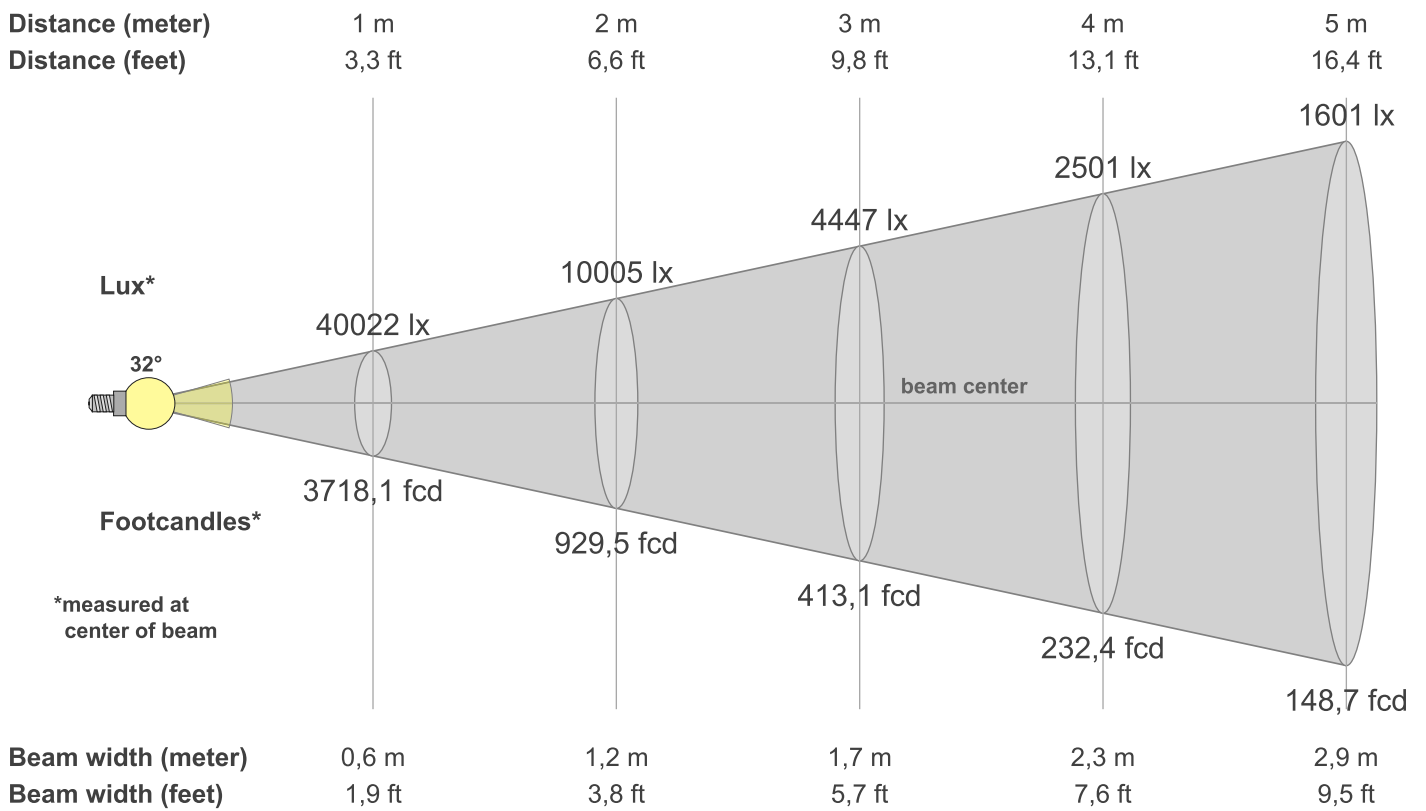

- **Dynamic Effects**

Dimmer	0-100 %
Strobe	0-20 Hz
Prism 1	5-facet Circular
Animation Wheel	Yes + Digital Motion FX
Framing Shutters	Motorised
Colour System	Colour Wheel CMY

Specifications:

Dichroic Colour Wheel 1	8 + Open
Gobo System	Glass
Gobo Wheel Index & Rotate	Yes
Gobo Wheel 1	7 + Open
Gobo Size	20 mm
Image Diameter	15 mm
- Movement	
Pan	540°
Tilt	260°
Pan/Tilt Resolution	16-bit
- Electrical Specifications and Connections	
Power Supply	100-240 V AC 50/60 Hz
Power Consumption	450 W
Power Connector In	Power Pro True
Power Connector Out	Power Pro True
DMX Connector	XLR 5P In/Out
DMX Connector In	XLR 5P
DMX Connector Out	XLR 5P
Data Connector	etherCON In/Out
Data Connector In	RJ45
Data Connector Out	RJ45
- Mechanical Specifications	
Length (mm)	254 mm
Width (mm)	374 mm
Height (mm)	662 mm
Weight	25,5 kg
IP Rating	IP65
Housing	Magnesium die-cast
Colour	Black
- Thermal Specifications	
Maximum Ambient Temperature	45 °C
Minimum Operating Temperature	-10 °C
- Included Items	
Included Cables	Power Pro True Cable
Included Rigging	Quick-Lock Bracket

Measurements:

Luminous Intensity diagram - zoom max & zoom min

Beam Details - zoom max

Measurements:

Beam Details - zoom max

Beam Illuminances from 1-20m

1m	2m	3m	4m	5m	6m	7m	8m	9m	10m	11m	12m	13m	14m	15m	16m	17m	18m	19m	20m
3,3ft	6,6ft	9,8ft	13,1ft	16,4ft	19,7ft	23ft	26,2ft	29,5ft	32,8ft	36,1ft	39,4ft	42,7ft	45,9ft	49,2ft	52,5ft	55,8ft	59,1ft	62,3ft	65,6ft
40022lx	10005lx	4447lx	2501lx	1601lx	1112lx	817lx	625lx	494lx	400lx	331lx	278lx	237lx	204lx	178lx	156lx	138lx	124lx	111lx	100lx
3718,1fcd	929,5fcd	413,1fcd	232,4fcd	148,7fcd	103,3fcd	75,9fcd	58,1fcd	45,9fcd	37,2fcd	30,7fcd	25,8fcd	22fcd	19fcd	16,5fcd	14,5fcd	12,9fcd	11,5fcd	10,3fcd	9,3fcd