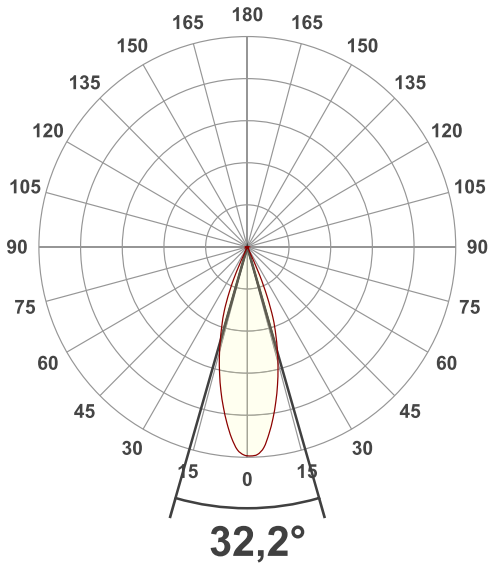

- **Dynamic Effects**

Dimmer	0-100 %
Strobe	0-20 Hz
Prism 1	5-facet Circular
Animation Wheel	Yes + Digital Motion FX
Framing Shutters	Motorised
Colour System	Colour Wheel CMY

Specifications:

Dichroic Colour Wheel 1	8 + Open
Gobo System	Glass
Gobo Wheel Index & Rotate	Yes
Gobo Wheel 1	7 + Open
Gobo Size	20 mm
Image Diameter	15 mm
- Movement	
Pan	540°
Tilt	260°
Pan/Tilt Resolution	16-bit
- Electrical Specifications and Connections	
Power Supply	100-240 V AC 50/60 Hz
Power Consumption	450 W
Power Connector In	Power Pro True
Power Connector Out	Power Pro True
DMX Connector	XLR 5P In/Out
DMX Connector In	XLR 5P
DMX Connector Out	XLR 5P
Data Connector	etherCON In/Out
Data Connector In	RJ45
Data Connector Out	RJ45
- Mechanical Specifications	
Length (mm)	254 mm
Width (mm)	374 mm
Height (mm)	662 mm
Weight	25,5 kg
IP Rating	IP65
Housing	Magnesium die-cast
Colour	Black
- Thermal Specifications	
Maximum Ambient Temperature	45 °C
Minimum Operating Temperature	-10 °C
- Included Items	
Included Cables	Power Pro True Cable
Included Rigging	Quick-Lock Bracket

Measurements:

Luminous Intensity diagram - zoom max & zoom min

Beam Details - zoom max

Measurements:

Beam Details - zoom max

Beam Illuminances from 1-20m

1m	2m	3m	4m	5m	6m	7m	8m	9m	10m	11m	12m	13m	14m	15m	16m	17m	18m	19m	20m
3,3ft	6,6ft	9,8ft	13,1ft	16,4ft	19,7ft	23ft	26,2ft	29,5ft	32,8ft	36,1ft	39,4ft	42,7ft	45,9ft	49,2ft	52,5ft	55,8ft	59,1ft	62,3ft	65,6ft
40022lx	10005lx	4447lx	2501lx	1601lx	1112lx	817lx	625lx	494lx	400lx	331lx	278lx	237lx	204lx	178lx	156lx	138lx	124lx	111lx	100lx
3718,1fcd	929,5fcd	413,1fcd	232,4fcd	148,7fcd	103,3fcd	75,9fcd	58,1fcd	45,9fcd	37,2fcd	30,7fcd	25,8fcd	22fcd	19fcd	16,5fcd	14,5fcd	12,9fcd	11,5fcd	10,3fcd	9,3fcd