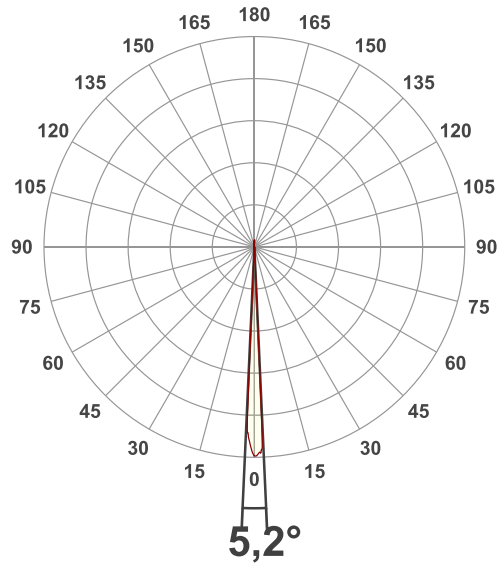

Beam Angle Minimum (Circular)	5,2°
Beam Angle Maximum (Circular)	32,2°
Field Angle Minimum (Circular)	5,7°
Field Angle Maximum (Circular)	49,2°
Zoom Type	Motorised
Zoom Ratio	1:8
Frost	Yes
Focus	Motorised
Iris	Motorised

- **Dynamic Effects**

Dimmer	0-100 %
Strobe	0-20 Hz
Prism 1	5-facet Circular
Animation Wheel	Yes + Digital Motion FX
Framing Shutters	Motorised
Colour System	Colour Wheel CMY

Specifications:

Dichroic Colour Wheel 1	8 + Open
Gobo System	Glass
Gobo Wheel Index & Rotate	Yes
Gobo Wheel 1	7 + Open
Gobo Size	20 mm
Image Diameter	15 mm
- Movement	
Pan	540°
Tilt	260°
Pan/Tilt Resolution	16-bit
- Electrical Specifications and Connections	
Power Supply	100-240 V AC 50/60 Hz
Power Consumption	450 W
Power Connector In	Power Pro True
Power Connector Out	Power Pro True
DMX Connector	XLR 5P In/Out
DMX Connector In	XLR 5P
DMX Connector Out	XLR 5P
Data Connector	etherCON In/Out
Data Connector In	RJ45
Data Connector Out	RJ45
- Mechanical Specifications	
Length (mm)	254 mm
Width (mm)	374 mm
Height (mm)	662 mm
Weight	25,5 kg
IP Rating	IP65
Housing	Magnesium die-cast
Colour	Black
- Thermal Specifications	
Maximum Ambient Temperature	45 °C
Minimum Operating Temperature	-10 °C
- Included Items	
Included Cables	Power Pro True Cable
Included Rigging	Quick-Lock Bracket

Measurements:

Luminous Intensity diagram - zoom max & zoom min

Beam Details - zoom max

Measurements:

Beam Details - zoom max

Beam Illuminances from 1-20m

1m	2m	3m	4m	5m	6m	7m	8m	9m	10m	11m	12m	13m	14m	15m	16m	17m	18m	19m	20m
3,3ft	6,6ft	9,8ft	13,1ft	16,4ft	19,7ft	23ft	26,2ft	29,5ft	32,8ft	36,1ft	39,4ft	42,7ft	45,9ft	49,2ft	52,5ft	55,8ft	59,1ft	62,3ft	65,6ft
40022lx	10005lx	4447lx	2501lx	1601lx	1112lx	817lx	625lx	494lx	400lx	331lx	278lx	237lx	204lx	178lx	156lx	138lx	124lx	111lx	100lx
3718,1fcd	929,5fcd	413,1fcd	232,4fcd	148,7fcd	103,3fcd	75,9fcd	58,1fcd	45,9fcd	37,2fcd	30,7fcd	25,8fcd	22fcd	19fcd	16,5fcd	14,5fcd	12,9fcd	11,5fcd	10,3fcd	9,3fcd