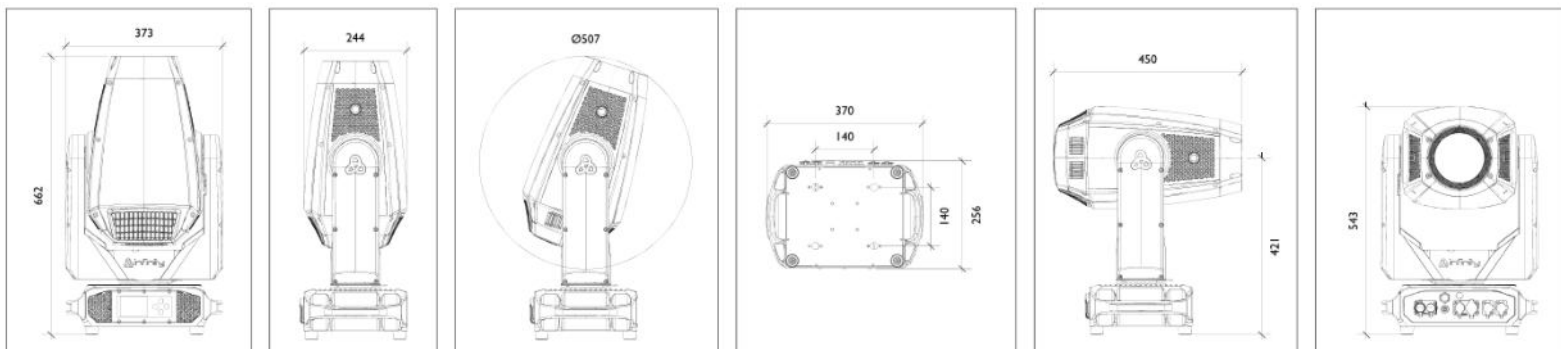

Measurements:

Beam Details - zoom max

Beam Illuminances from 1-20m

1m	2m	3m	4m	5m	6m	7m	8m	9m	10m	11m	12m	13m	14m	15m	16m	17m	18m	19m	20m
3,3ft	6,6ft	9,8ft	13,1ft	16,4ft	19,7ft	23ft	26,2ft	29,5ft	32,8ft	36,1ft	39,4ft	42,7ft	45,9ft	49,2ft	52,5ft	55,8ft	59,1ft	62,3ft	65,6ft
40022lx	10005lx	4447lx	2501lx	1601lx	1112lx	817lx	625lx	494lx	400lx	331lx	278lx	237lx	204lx	178lx	156lx	138lx	124lx	111lx	100lx
3718,1fcd	929,5fcd	413,1fcd	232,4fcd	148,7fcd	103,3fcd	75,9fcd	58,1fcd	45,9fcd	37,2fcd	30,7fcd	25,8fcd	22fcd	19fcd	16,5fcd	14,5fcd	12,9fcd	11,5fcd	10,3fcd	9,3fcd

CRI - zoom iris min

CRI: 74,6 (R1-R8)

Technical drawings:

Product Accessories:

- 41499 Quicklock Bracket
- 41545 Furion S/P402 Diamond Gobo
- 41546 Furion S/P402 Bubbles Gobo
- 41549 Infinity IP Tester
- D7279 Case for 2x Furion S402 Spot or P402 Profile

c/ Dels Pins d'en Ros 3 -2
17460 Celrà Girona.
Tel.627479725 -872993333
info@soiartdistribucion.com
www.soiartdistribucion.com