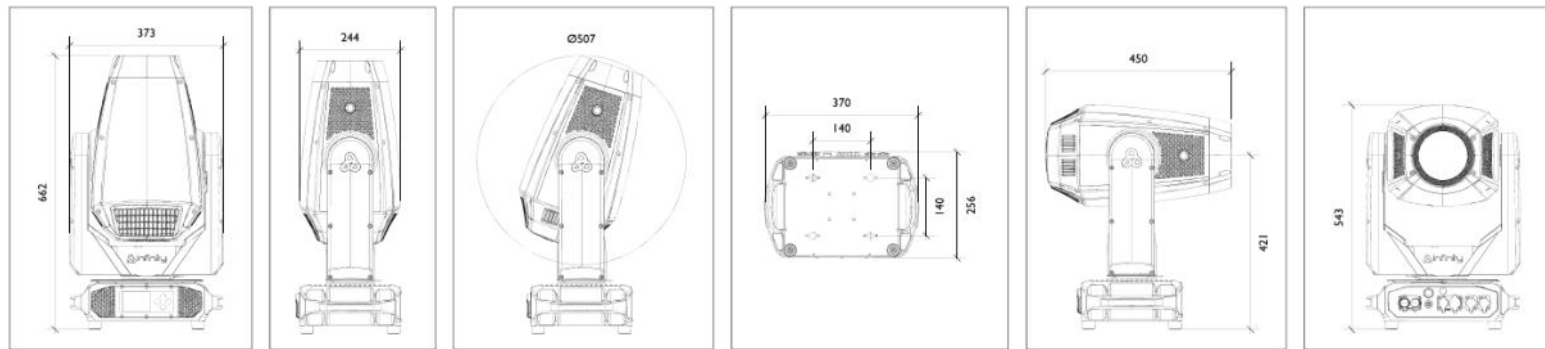

Technical drawings:

Product Accessories:

- **41499** Quicklock Bracket
- **41545** Furion S/P402 Diamond Gobo
- **41546** Furion S/P402 Bubbles Gobo
- **41549** Infinity IP Tester
- **D7279** Case for 2x Furion S402 Spot or P402 Profile