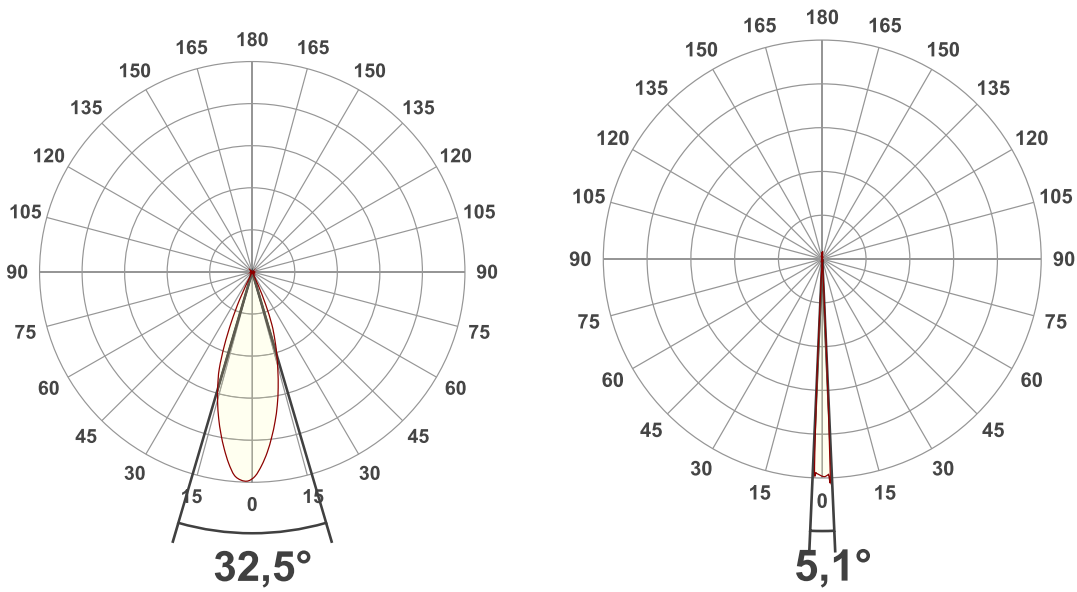

Dimmer	0-100 %
Strobe	0-20 Hz
Prism 1	5-facet Circular
Prism Index & Rotate	Yes
Animation Wheel	Yes + Digital Motion FX
Colour System	Colour Wheel CMY

Specifications:

Dichroic Colour Wheel 1	8 + Open
Gobo System	Glass + Metal
Gobo Wheel 1	7 + Open
Gobo Wheel 2	9 + Open
Gobo Size	20 mm
Image Diameter	15 mm
- Movement	
Pan	540°
Tilt	260°
Pan/Tilt Resolution	16-bit
- Electrical Specifications and Connections	
Power Supply	100-240 V AC 50/60 Hz
Power Consumption	450 W
Power Connector In	Power Pro True
Power Connector Out	Power Pro True
DMX Connector	XLR 5P In/Out
DMX Connector In	XLR 5P
DMX Connector Out	XLR 5P
Data Connector	etherCON In/Out
Data Connector In	RJ45
Data Connector Out	RJ45
- Control and Programming	
Length (mm)	254 mm
Width (mm)	374 mm
Height (mm)	662 mm
Weight	23 kg
IP Rating	IP65
Housing	Magnesium die-cast
Colour	Black
- Product Properties	
Cooling	Forced Convection
- Thermal Specifications	
Maximum Ambient Temperature	45 °C
Minimum Operating Temperature	-10 °C
- Included Items	
Included Cables	Power Pro True Cable
Included Rigging	Quick-Lock Bracket

Measurements:

Luminous Intensity diagram - zoom max & - zoom min

Beam Details - zoom max

Measurements:

Beam Details - zoom max

Beam Illuminances from 1-20m

1m	2m	3m	4m	5m	6m	7m	8m	9m	10m	11m	12m	13m	14m	15m	16m	17m	18m	19m	20m
3,3ft	6,6ft	9,8ft	13,1ft	16,4ft	19,7ft	23ft	26,2ft	29,5ft	32,8ft	36,1ft	39,4ft	42,7ft	45,9ft	49,2ft	52,5ft	55,8ft	59,1ft	62,3ft	65,6ft
40489lx	10122lx	4499lx	2531lx	1620lx	1125lx	826lx	633lx	500lx	405lx	335lx	281lx	240lx	207lx	180lx	158lx	140lx	125lx	112lx	101lx
3761,6fcd	940,4fcd	418fcd	235,1fcd	150,5fcd	104,5fcd	76,8fcd	58,8fcd	46,4fcd	37,6fcd	31,1fcd	26,1fcd	22,3fcd	19,2fcd	16,7fcd	14,7fcd	13fcd	11,6fcd	10,4fcd	9,4fcd