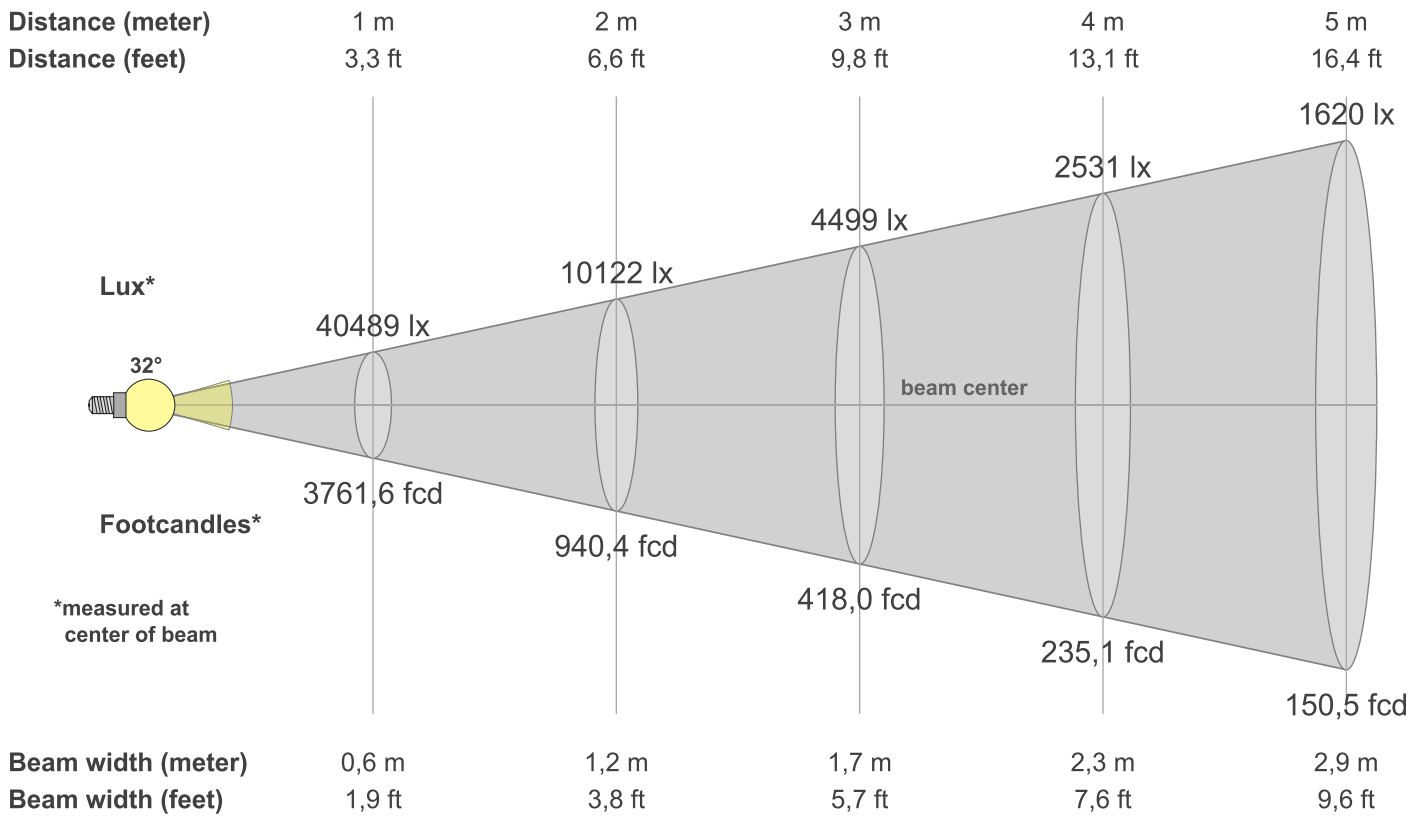

Dimmer	0-100 %
Strobe	0-20 Hz
Prism 1	5-facet Circular
Prism Index & Rotate	Yes
Animation Wheel	Yes + Digital Motion FX
Colour System	Colour Wheel CMY

Specifications:

Dichroic Colour Wheel 1	8 + Open
Gobo System	Glass + Metal
Gobo Wheel 1	7 + Open
Gobo Wheel 2	9 + Open
Gobo Size	20 mm
Image Diameter	15 mm
- Movement	
Pan	540°
Tilt	260°
Pan/Tilt Resolution	16-bit
- Electrical Specifications and Connections	
Power Supply	100-240 V AC 50/60 Hz
Power Consumption	450 W
Power Connector In	Power Pro True
Power Connector Out	Power Pro True
DMX Connector	XLR 5P In/Out
DMX Connector In	XLR 5P
DMX Connector Out	XLR 5P
Data Connector	etherCON In/Out
Data Connector In	RJ45
Data Connector Out	RJ45
- Control and Programming	
Length (mm)	254 mm
Width (mm)	374 mm
Height (mm)	662 mm
Weight	23 kg
IP Rating	IP65
Housing	Magnesium die-cast
Colour	Black
- Product Properties	
Cooling	Forced Convection
- Thermal Specifications	
Maximum Ambient Temperature	45 °C
Minimum Operating Temperature	-10 °C
- Included Items	
Included Cables	Power Pro True Cable
Included Rigging	Quick-Lock Bracket

Measurements:

Luminous Intensity diagram - zoom max & - zoom min

Beam Details - zoom max

Measurements:

Beam Details - zoom max

Beam Illuminances from 1-20m

1m	2m	3m	4m	5m	6m	7m	8m	9m	10m	11m	12m	13m	14m	15m	16m	17m	18m	19m	20m
3,3ft	6,6ft	9,8ft	13,1ft	16,4ft	19,7ft	23ft	26,2ft	29,5ft	32,8ft	36,1ft	39,4ft	42,7ft	45,9ft	49,2ft	52,5ft	55,8ft	59,1ft	62,3ft	65,6ft
40489lx	10122lx	4499lx	2531lx	1620lx	1125lx	826lx	633lx	500lx	405lx	335lx	281lx	240lx	207lx	180lx	158lx	140lx	125lx	112lx	101lx
3761,6fcd	940,4fcd	418fcd	235,1fcd	150,5fcd	104,5fcd	76,8fcd	58,8fcd	46,4fcd	37,6fcd	31,1fcd	26,1fcd	22,3fcd	19,2fcd	16,7fcd	14,7fcd	13fcd	11,6fcd	10,4fcd	9,4fcd