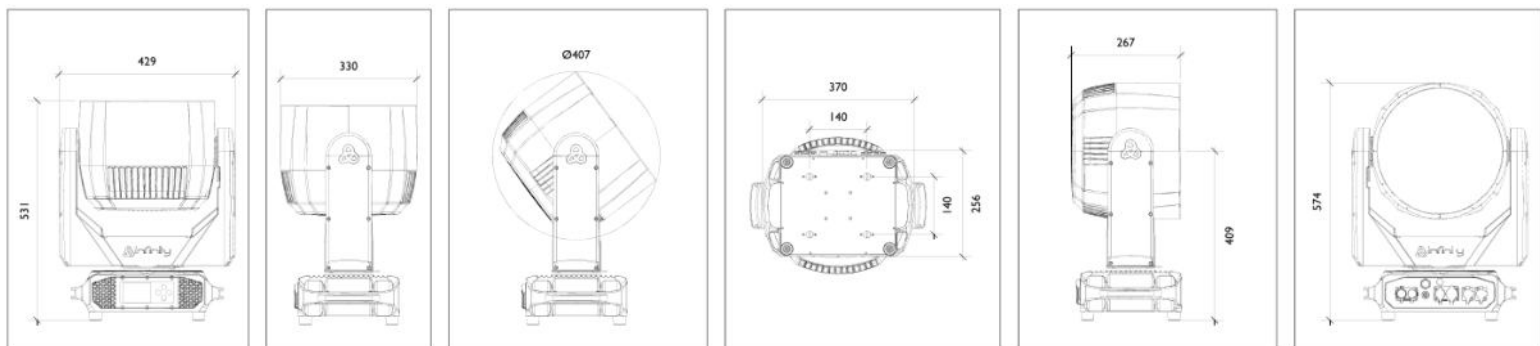

Specifications:

Pan/Tilt Resolution	16-bit
- Electrical Specifications and Connections	
Power Supply	100-240 V AC 50/60 Hz
Power Consumption	1.050 W
Fus	20 A
Power Connector In	Power Pro True
Power Connector Out	Power Pro True
DMX Connector	XLR 5P In/Out
DMX Connector In	XLR 5P
DMX Connector Out	XLR 5P
Data Connector	etherCON In/Out
Data Connector In	RJ45
Data Connector Out	RJ45
- Mechanical Specifications	
Length (mm)	330 mm
Width (mm)	430 mm
Height (mm)	530 mm
Weight	23 kg
IP Rating	IP65
Housing	Magnesium die-cast
Colour	Black
- Product Properties	
Cooling	Forced Convection
- Thermal Specifications	
Maximum Ambient Temperature	45 °C
Minimum Operating Temperature	-10 °C
- Included Items	
Included Cables	Power Pro True Cable
Included Rigging	Quick-Lock Bracket

Technical drawings:

Product Accessories:

- **41499** Quicklock Bracket
- **41549** Infinity IP Tester
- **D7278** Case for 2x Furion W602 WashBeam