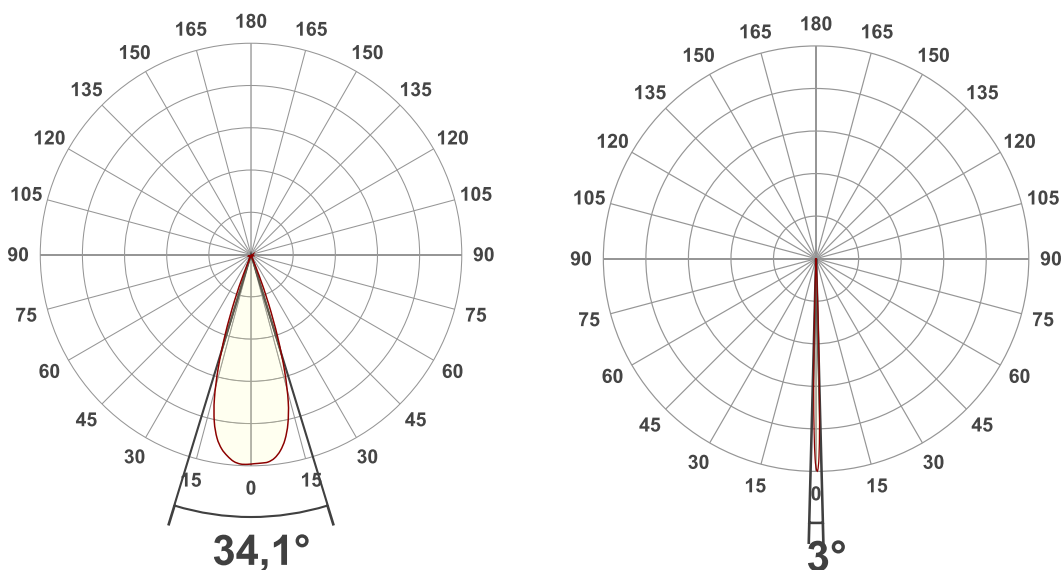

Dimmer	0-100 %
Strobe	0-20 Hz
Gobo System	Digital
Gobo Wheel 1	204 + Open
- **Movement**

Pan	540°
Tilt	260°

Specifications:

Pan/Tilt Resolution	16-bit
- Electrical Specifications and Connections	
Power Supply	100-240 V AC 50/60 Hz
Power Consumption	1.050 W
Fus	20 A
Power Connector In	Power Pro True
Power Connector Out	Power Pro True
DMX Connector	XLR 5P In/Out
DMX Connector In	XLR 5P
DMX Connector Out	XLR 5P
Data Connector	etherCON In/Out
Data Connector In	RJ45
Data Connector Out	RJ45
- Mechanical Specifications	
Length (mm)	330 mm
Width (mm)	430 mm
Height (mm)	530 mm
Weight	23 kg
IP Rating	IP65
Housing	Magnesium die-cast
Colour	Black
- Product Properties	
Cooling	Forced Convection
- Thermal Specifications	
Maximum Ambient Temperature	45 °C
Minimum Operating Temperature	-10 °C
- Included Items	
Included Cables	Power Pro True Cable
Included Rigging	Quick-Lock Bracket

Technical drawings:

Product Accessories:

- 41499** Quicklock Bracket
- 41549** Infinity IP Tester
- D7278** Case for 2x Furion W602 WashBeam

Measurements:

Luminous Intensity diagram - RGBW - zoom max & White - zoom min

Beam Details - RGBW - zoom max

Measurements:

Beam Details - RGBW - zoom max

Beam Illuminances from 1-20m

1m	2m	3m	4m	5m	6m	7m	8m	9m	10m	11m	12m	13m	14m	15m	16m	17m	18m	19m	20m
3,3ft	6,6ft	9,8ft	13,1ft	16,4ft	19,7ft	23ft	26,2ft	29,5ft	32,8ft	36,1ft	39,4ft	42,7ft	45,9ft	49,2ft	52,5ft	55,8ft	59,1ft	62,3ft	65,6ft
39042lx	9760lx	4338lx	2440lx	1562lx	1084lx	797lx	610lx	482lx	390lx	323lx	271lx	231lx	199lx	174lx	153lx	135lx	120lx	108lx	98lx
3627,1fcd	906,8fcd	403fcd	226,7fcd	145,1fcd	100,8fcd	74fcd	56,7fcd	44,8fcd	36,3fcd	30fcd	25,2fcd	21,5fcd	18,5fcd	16,1fcd	14,2fcd	12,6fcd	11,2fcd	10fcd	9,1fcd