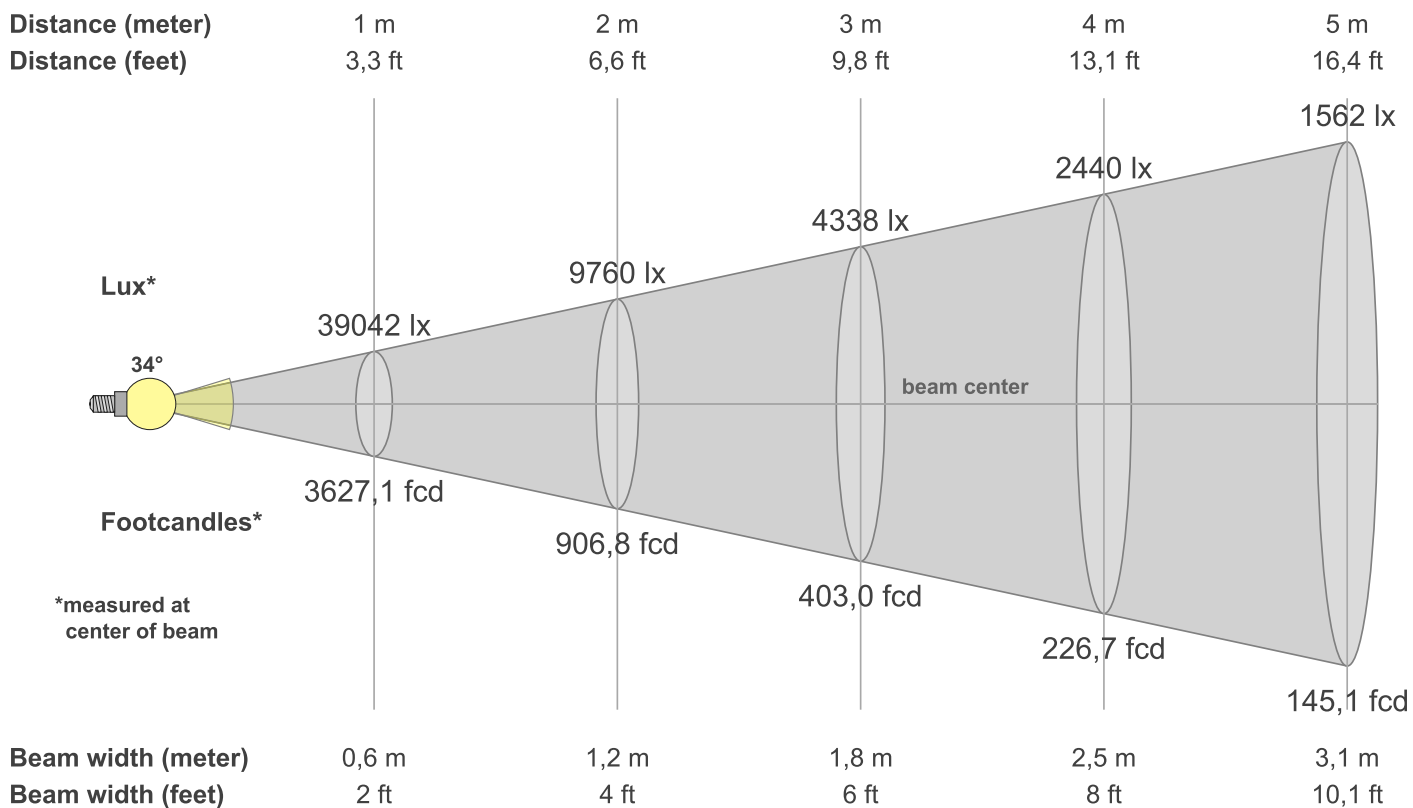

Dimmer	0-100 %
Strobe	0-20 Hz
Gobo System	Digital
Gobo Wheel 1	204 + Open
- **Movement**

Pan	540°
Tilt	260°

Specifications:

Pan/Tilt Resolution	16-bit
- Electrical Specifications and Connections	
Power Supply	100-240 V AC 50/60 Hz
Power Consumption	1.050 W
Fus	20 A
Power Connector In	Power Pro True
Power Connector Out	Power Pro True
DMX Connector	XLR 5P In/Out
DMX Connector In	XLR 5P
DMX Connector Out	XLR 5P
Data Connector	etherCON In/Out
Data Connector In	RJ45
Data Connector Out	RJ45
- Mechanical Specifications	
Length (mm)	330 mm
Width (mm)	430 mm
Height (mm)	530 mm
Weight	23 kg
IP Rating	IP65
Housing	Magnesium die-cast
Colour	Black
- Product Properties	
Cooling	Forced Convection
- Thermal Specifications	
Maximum Ambient Temperature	45 °C
Minimum Operating Temperature	-10 °C
- Included Items	
Included Cables	Power Pro True Cable
Included Rigging	Quick-Lock Bracket

Technical drawings:

Product Accessories:

- 41499** Quicklock Bracket
- 41549** Infinity IP Tester
- D7278** Case for 2x Furion W602 WashBeam

Measurements:

Luminous Intensity diagram - RGBW - zoom max & White - zoom min

Beam Details - RGBW - zoom max

Measurements:

Beam Details - RGBW - zoom max

Beam Illuminances from 1-20m

1m	2m	3m	4m	5m	6m	7m	8m	9m	10m	11m	12m	13m	14m	15m	16m	17m	18m	19m	20m
3,3ft	6,6ft	9,8ft	13,1ft	16,4ft	19,7ft	23ft	26,2ft	29,5ft	32,8ft	36,1ft	39,4ft	42,7ft	45,9ft	49,2ft	52,5ft	55,8ft	59,1ft	62,3ft	65,6ft
39042lx	9760lx	4338lx	2440lx	1562lx	1084lx	797lx	610lx	482lx	390lx	323lx	271lx	231lx	199lx	174lx	153lx	135lx	120lx	108lx	98lx
3627,1fcd	906,8fcd	403fcd	226,7fcd	145,1fcd	100,8fcd	74fcd	56,7fcd	44,8fcd	36,3fcd	30fcd	25,2fcd	21,5fcd	18,5fcd	16,1fcd	14,2fcd	12,6fcd	11,2fcd	10fcd	9,1fcd