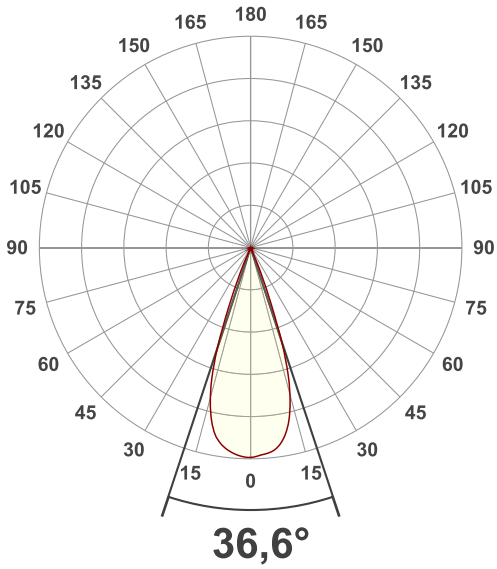

Specifications:

- **Source**

Light Source Type	LED
Light Source Quantity	7
Light Source Power	45 W
LED Colour Type	RGBW
Refresh Rate	600 Hz
Refresh Rate (Max.)	15 kHz
Luminous Flux (Total)	3951 lm
Luminous Flux (Red)	1112 lm
Luminous Flux (Green)	1481 lm
Luminous Flux (Blue)	729 lm
Luminous Flux (White)	2272 lm
CRI	79,1
CCT	7500 K
- **Optical**

Dimmer	0-100 %
Strobe	0-20 Hz
- **Movement**

Specifications:

Pan	540°
Tilt	260°
Pan/Tilt Resolution	16-bit
- Electrical Specifications and Connections	
Power Supply	100-240 V AC 50/60 Hz
Power Consumption	375 W
Fuse	8 A
Power Connector In	Power Pro True
Power Connector Out	Power Pro True
DMX Connector	XLR 5P In/Out
DMX Connector In	XLR 5P
DMX Connector Out	XLR 5P
Data Connector	etherCON In/Out
Data Connector In	RJ45
Data Connector Out	RJ45
- Mechanical Specifications	
Length (mm)	254 mm
Width (mm)	370 mm
Height (mm)	468 mm
Weight	15,1 kg
IP Rating	IP65
Housing	Magnesium die-cast
Colour	Black
- Thermal Specifications	
Maximum Ambient Temperature	45 °C
Minimum Operating Temperature	-10 °C
- Included Items	
Included Cables	Power Pro True Cable
Included Rigging	Quick-Lock Bracket

Technical drawings:

Product Accessories:

- 41499** Quicklock Bracket
- 41549** Infinity IP Tester
- D7277** Case for 4x Furion W402 WashBeam

Measurements:

Luminous Intensity diagram - RGBW - zoom max & - RGBW - zoom min

Beam Details - RGBW - zoom max

Measurements:

Beam Details - RGBW - zoom max

Beam Illuminances from 1-20m

1m	2m	3m	4m	5m	6m	7m	8m	9m	10m	11m	12m	13m	14m	15m	16m	17m	18m	19m	20m
3,3ft	6,6ft	9,8ft	13,1ft	16,4ft	19,7ft	23ft	26,2ft	29,5ft	32,8ft	36,1ft	39,4ft	42,7ft	45,9ft	49,2ft	52,5ft	55,8ft	59,1ft	62,3ft	65,6ft
12022lx	3006lx	1336lx	751lx	481lx	334lx	245lx	188lx	148lx	120lx	99lx	83lx	71lx	61lx	53lx	47lx	42lx	37lx	33lx	30lx
1116,9fcd	279,2fcd	124,1fcd	69,8fcd	44,7fcd	31fcd	22,8fcd	17,5fcd	13,8fcd	11,2fcd	9,2fcd	7,8fcd	6,6fcd	5,7fcd	5fcd	4,4fcd	3,9fcd	3,4fcd	3,1fcd	2,8fcd