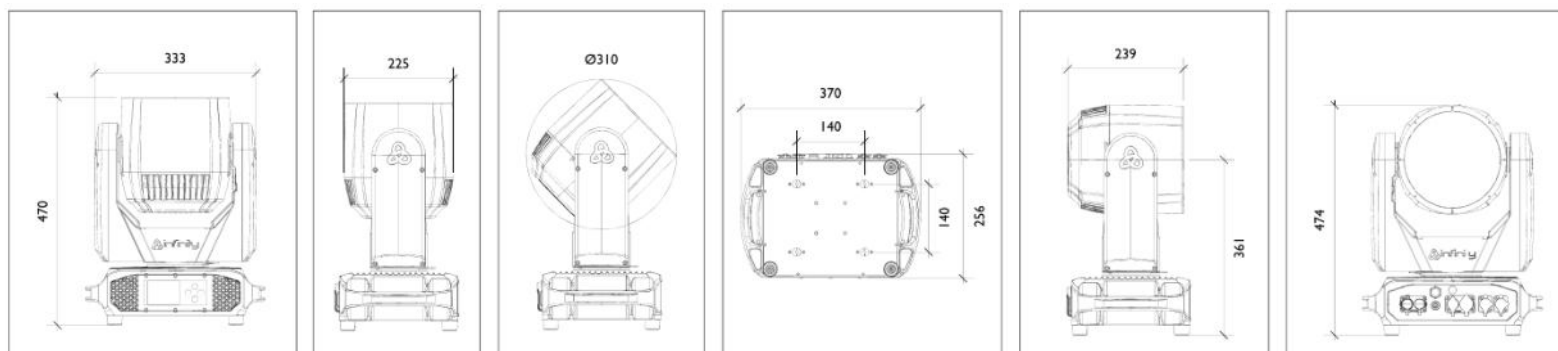

Specifications:

Pan	540°
Tilt	260°
Pan/Tilt Resolution	16-bit
- Electrical Specifications and Connections	
Power Supply	100-240 V AC 50/60 Hz
Power Consumption	375 W
Fuse	8 A
Power Connector In	Power Pro True
Power Connector Out	Power Pro True
DMX Connector	XLR 5P In/Out
DMX Connector In	XLR 5P
DMX Connector Out	XLR 5P
Data Connector	etherCON In/Out
Data Connector In	RJ45
Data Connector Out	RJ45
- Mechanical Specifications	
Length (mm)	254 mm
Width (mm)	370 mm
Height (mm)	468 mm
Weight	15,1 kg
IP Rating	IP65
Housing	Magnesium die-cast
Colour	Black
- Thermal Specifications	
Maximum Ambient Temperature	45 °C
Minimum Operating Temperature	-10 °C
- Included Items	
Included Cables	Power Pro True Cable
Included Rigging	Quick-Lock Bracket

Technical drawings:

Product Accessories:

- **41499** Quicklock Bracket
- **41549** Infinity IP Tester
- **D7277** Case for 4x Furion W402 WashBeam