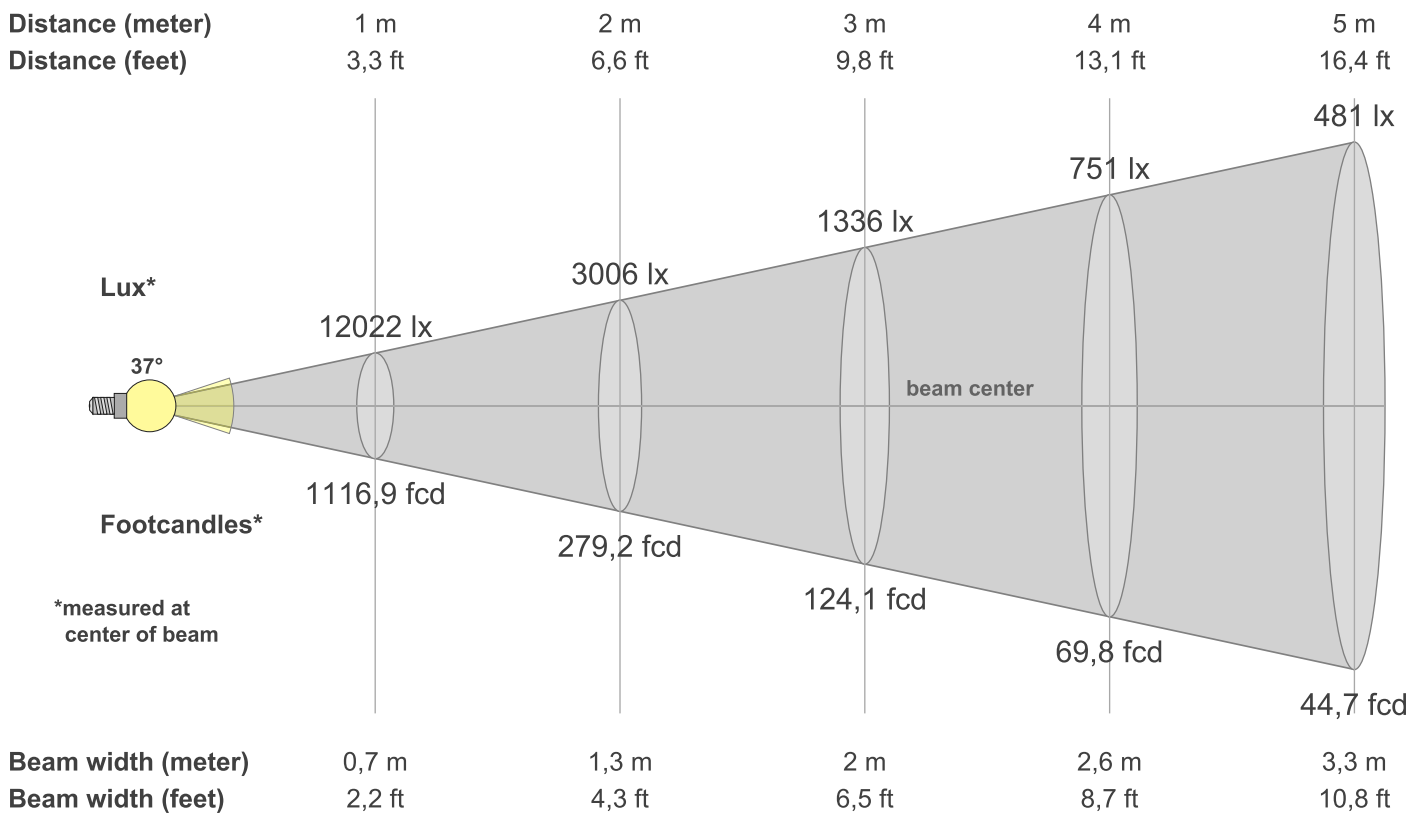

Dimmer	0-100 %
Strobe	0-20 Hz
- **Movement**

Specifications:

Pan	540°
Tilt	260°
Pan/Tilt Resolution	16-bit
- Electrical Specifications and Connections	
Power Supply	100-240 V AC 50/60 Hz
Power Consumption	375 W
Fuse	8 A
Power Connector In	Power Pro True
Power Connector Out	Power Pro True
DMX Connector	XLR 5P In/Out
DMX Connector In	XLR 5P
DMX Connector Out	XLR 5P
Data Connector	etherCON In/Out
Data Connector In	RJ45
Data Connector Out	RJ45
- Mechanical Specifications	
Length (mm)	254 mm
Width (mm)	370 mm
Height (mm)	468 mm
Weight	15,1 kg
IP Rating	IP65
Housing	Magnesium die-cast
Colour	Black
- Thermal Specifications	
Maximum Ambient Temperature	45 °C
Minimum Operating Temperature	-10 °C
- Included Items	
Included Cables	Power Pro True Cable
Included Rigging	Quick-Lock Bracket

Technical drawings:

Product Accessories:

- 41499** Quicklock Bracket
- 41549** Infinity IP Tester
- D7277** Case for 4x Furion W402 WashBeam

Measurements:

Luminous Intensity diagram - RGBW - zoom max & - RGBW - zoom min

Beam Details - RGBW - zoom max

Measurements:

Beam Details - RGBW - zoom max

Beam Illuminances from 1-20m

1m	2m	3m	4m	5m	6m	7m	8m	9m	10m	11m	12m	13m	14m	15m	16m	17m	18m	19m	20m
3,3ft	6,6ft	9,8ft	13,1ft	16,4ft	19,7ft	23ft	26,2ft	29,5ft	32,8ft	36,1ft	39,4ft	42,7ft	45,9ft	49,2ft	52,5ft	55,8ft	59,1ft	62,3ft	65,6ft
12022lx	3006lx	1336lx	751lx	481lx	334lx	245lx	188lx	148lx	120lx	99lx	83lx	71lx	61lx	53lx	47lx	42lx	37lx	33lx	30lx
1116,9fcd	279,2fcd	124,1fcd	69,8fcd	44,7fcd	31fcd	22,8fcd	17,5fcd	13,8fcd	11,2fcd	9,2fcd	7,8fcd	6,6fcd	5,7fcd	5fcd	4,4fcd	3,9fcd	3,4fcd	3,1fcd	2,8fcd