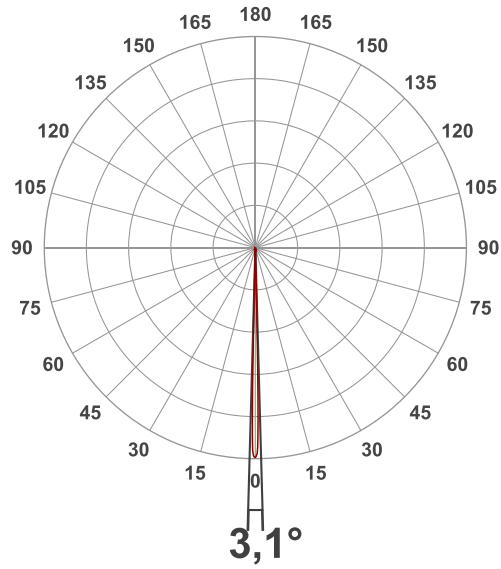

Specifications:

- **Source**

Light Source Type	LED
Light Source Quantity	7
Light Source Power	45 W
LED Colour Type	RGBW
Refresh Rate	600 Hz
Refresh Rate (Max.)	15 kHz
Luminous Flux (Total)	3951 lm
Luminous Flux (Red)	1112 lm
Luminous Flux (Green)	1481 lm
Luminous Flux (Blue)	729 lm
Luminous Flux (White)	2272 lm
CRI	79,1
CCT	7500 K
- **Optical**

Dimmer	0-100 %
Strobe	0-20 Hz
- **Movement**

Specifications:

Pan	540°
Tilt	260°
Pan/Tilt Resolution	16-bit
- Electrical Specifications and Connections	
Power Supply	100-240 V AC 50/60 Hz
Power Consumption	375 W
Fuse	8 A
Power Connector In	Power Pro True
Power Connector Out	Power Pro True
DMX Connector	XLR 5P In/Out
DMX Connector In	XLR 5P
DMX Connector Out	XLR 5P
Data Connector	etherCON In/Out
Data Connector In	RJ45
Data Connector Out	RJ45
- Mechanical Specifications	
Length (mm)	254 mm
Width (mm)	370 mm
Height (mm)	468 mm
Weight	15,1 kg
IP Rating	IP65
Housing	Magnesium die-cast
Colour	Black
- Thermal Specifications	
Maximum Ambient Temperature	45 °C
Minimum Operating Temperature	-10 °C
- Included Items	
Included Cables	Power Pro True Cable
Included Rigging	Quick-Lock Bracket

Technical drawings:

Product Accessories:

- 41499** Quicklock Bracket
- 41549** Infinity IP Tester
- D7277** Case for 4x Furion W402 WashBeam

Measurements:

Luminous Intensity diagram - RGBW - zoom max & - RGBW - zoom min

Beam Details - RGBW - zoom max

Measurements:

Beam Details - RGBW - zoom max

Beam Illuminances from 1-20m

1m	2m	3m	4m	5m	6m	7m	8m	9m	10m	11m	12m	13m	14m	15m	16m	17m	18m	19m	20m
3,3ft	6,6ft	9,8ft	13,1ft	16,4ft	19,7ft	23ft	26,2ft	29,5ft	32,8ft	36,1ft	39,4ft	42,7ft	45,9ft	49,2ft	52,5ft	55,8ft	59,1ft	62,3ft	65,6ft
12022lx	3006lx	1336lx	751lx	481lx	334lx	245lx	188lx	148lx	120lx	99lx	83lx	71lx	61lx	53lx	47lx	42lx	37lx	33lx	30lx
1116,9fcd	279,2fcd	124,1fcd	69,8fcd	44,7fcd	31fcd	22,8fcd	17,5fcd	13,8fcd	11,2fcd	9,2fcd	7,8fcd	6,6fcd	5,7fcd	5fcd	4,4fcd	3,9fcd	3,4fcd	3,1fcd	2,8fcd